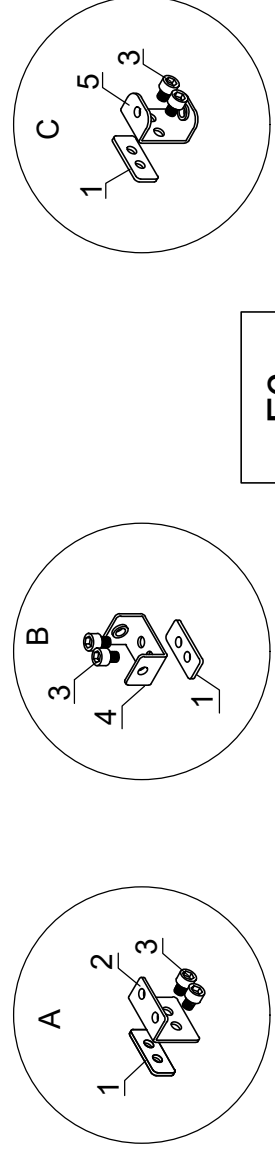

Part	3701		3702		3703		3704		Code
	NO.	Length(MM)	NO.	Length(MM)	NO.	Length(MM)	NO.	Length(MM)	
	41X-Y63-3	3207	41X-Y63-4	4207	41X-Y63-5	5208	41X-Y63-6	6209	A003

NO.	
1	7B33-004
2	7B33-010
3	M8-10
4	7B33-005
5	7B33-011
6	7C33-002

F6