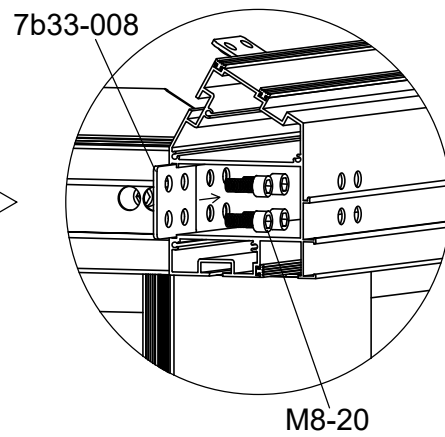

Part	NO.	QTY.	Length(MM)
	7B33-008	4	PCS
	M8-20	16	PCS