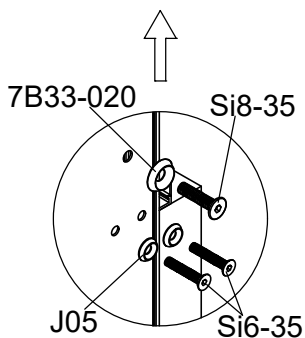

Part	NO.	QTY.	Length(MM)
	41A-Y98-R	1	2000
	41A-Y98-L	1	2000
	M8-35	2	PCS
	Si8-35	2	PCS
	7B33-020	2	PCS
	Si6-35	4	PCS
	J05	4	PCS