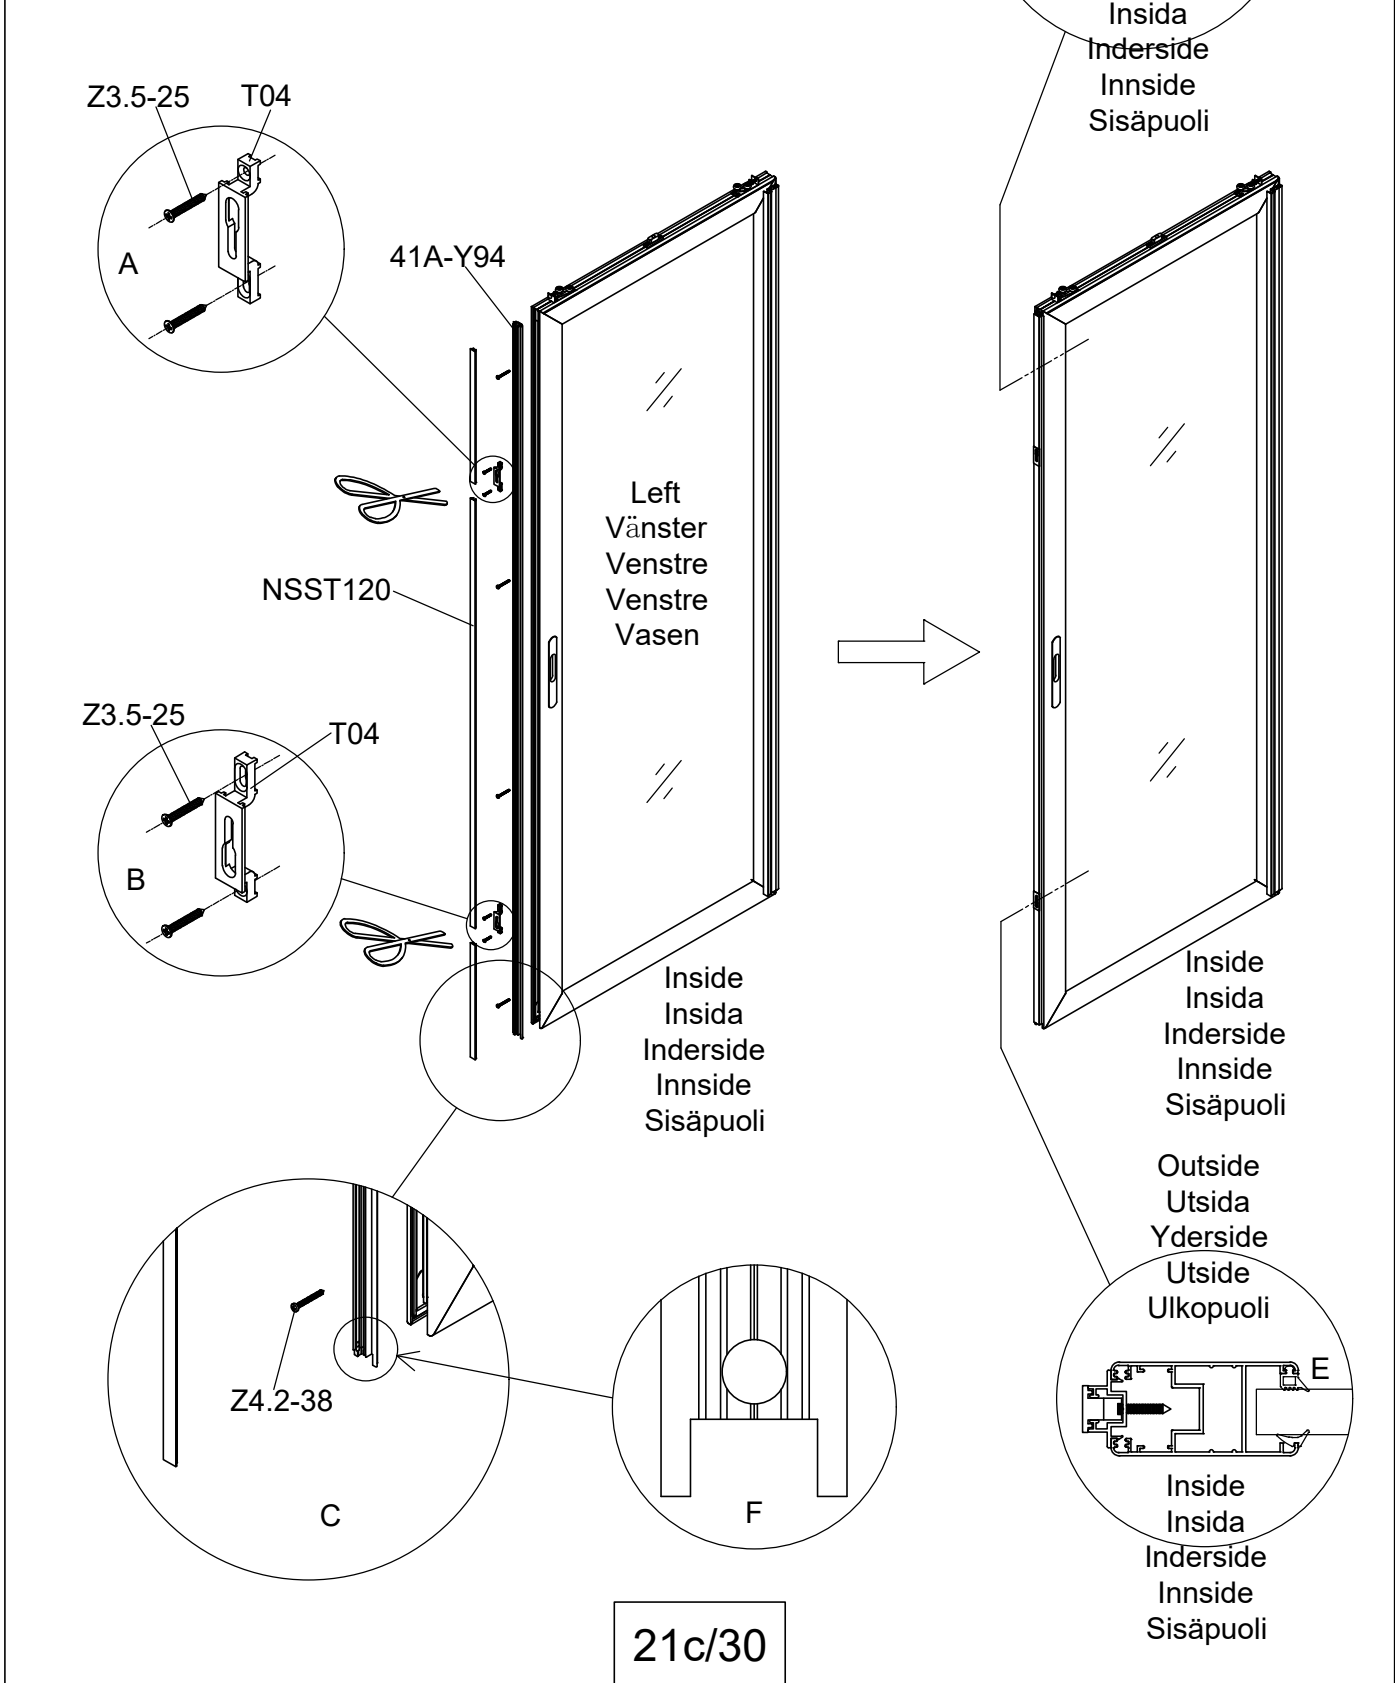

Part	NO.	QTY.	Length(MM)
	41A-Y94	1	1946
	NSST120	2.0M	
	T04	2	PCS
	Z4.2-38	4	PCS
	Z3.5-25	4	PCS

21c/30