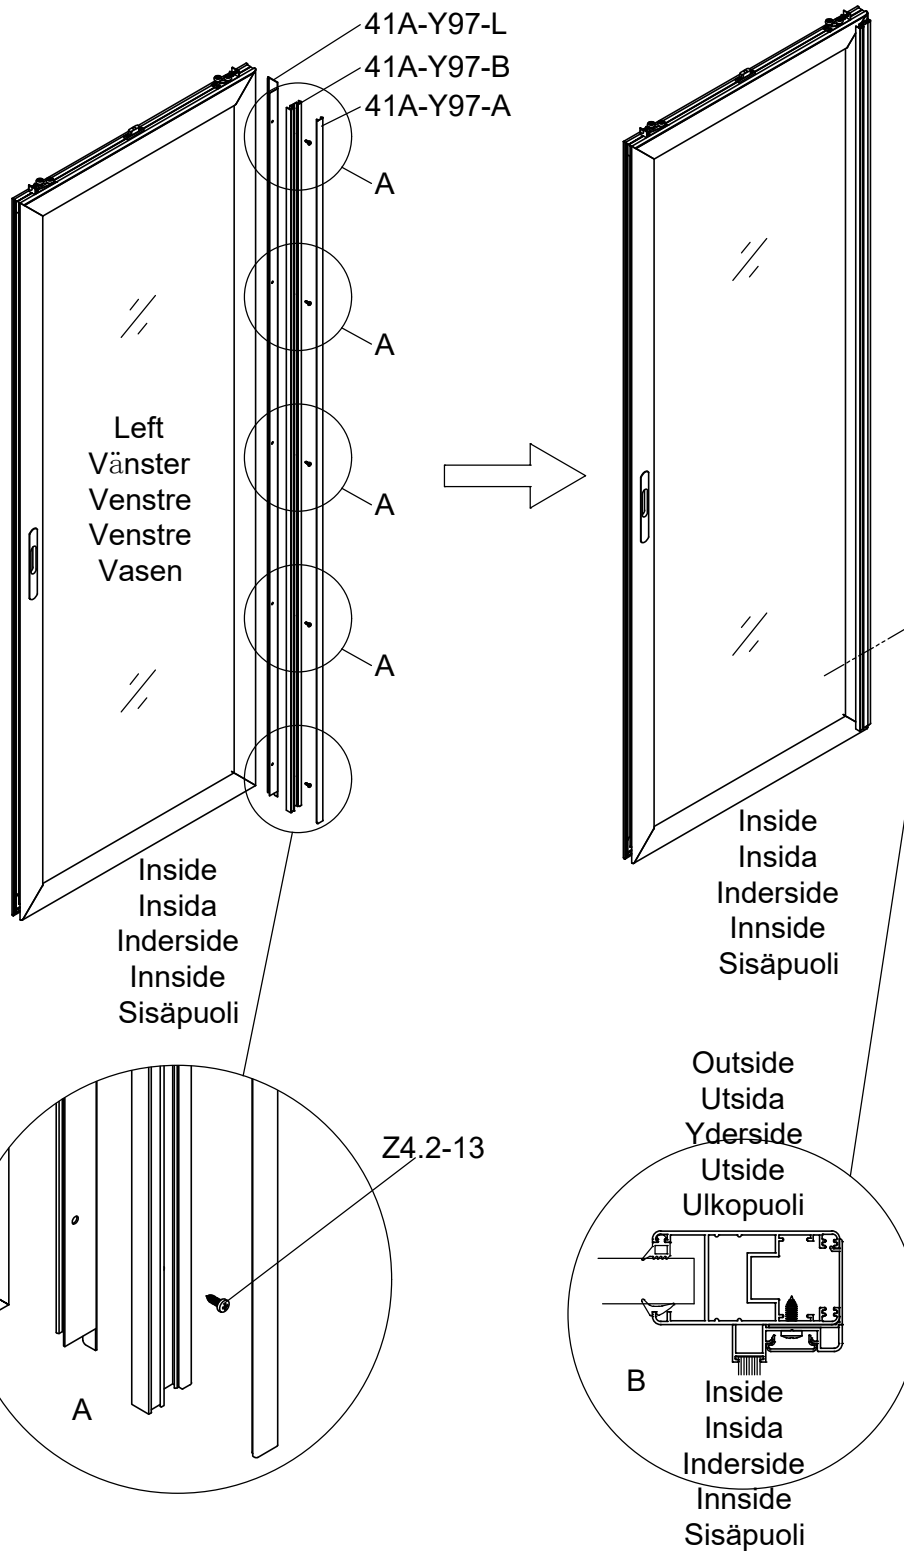

Part	NO.	QTY.	Length(MM)
	41A-Y97-L	1	1951
	41A-Y97-B	1	1918
	41A-Y97-A	1	1918
	Z4.2-13	5	PCS