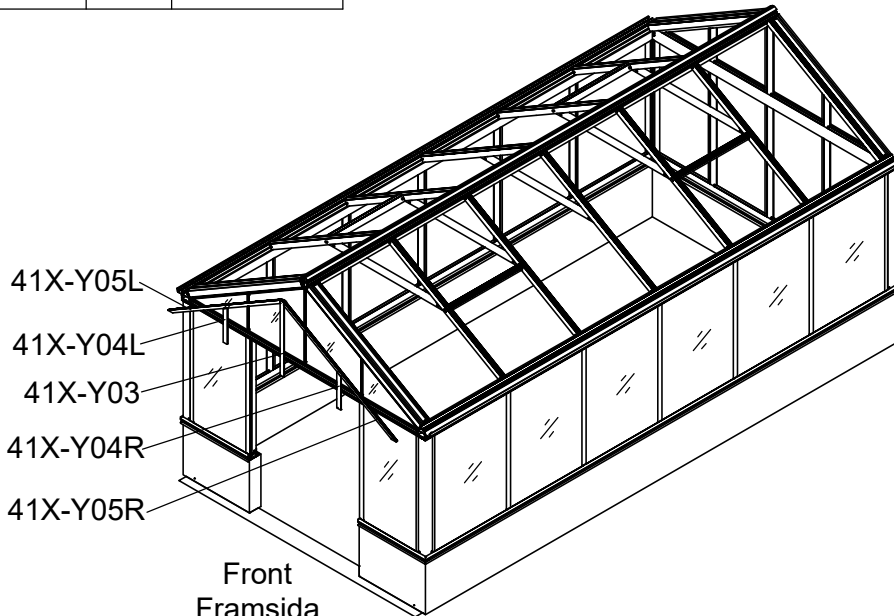

Part	NO.	QTY.	Length(MM)
	41X-Y03	1	857
	41X-Y04R	1	412
	41X-Y04L	1	412
	41X-Y05R	1	1712
	41X-Y05L	1	1712

Front
Framsida
Forside
Framsida
Etupuoli