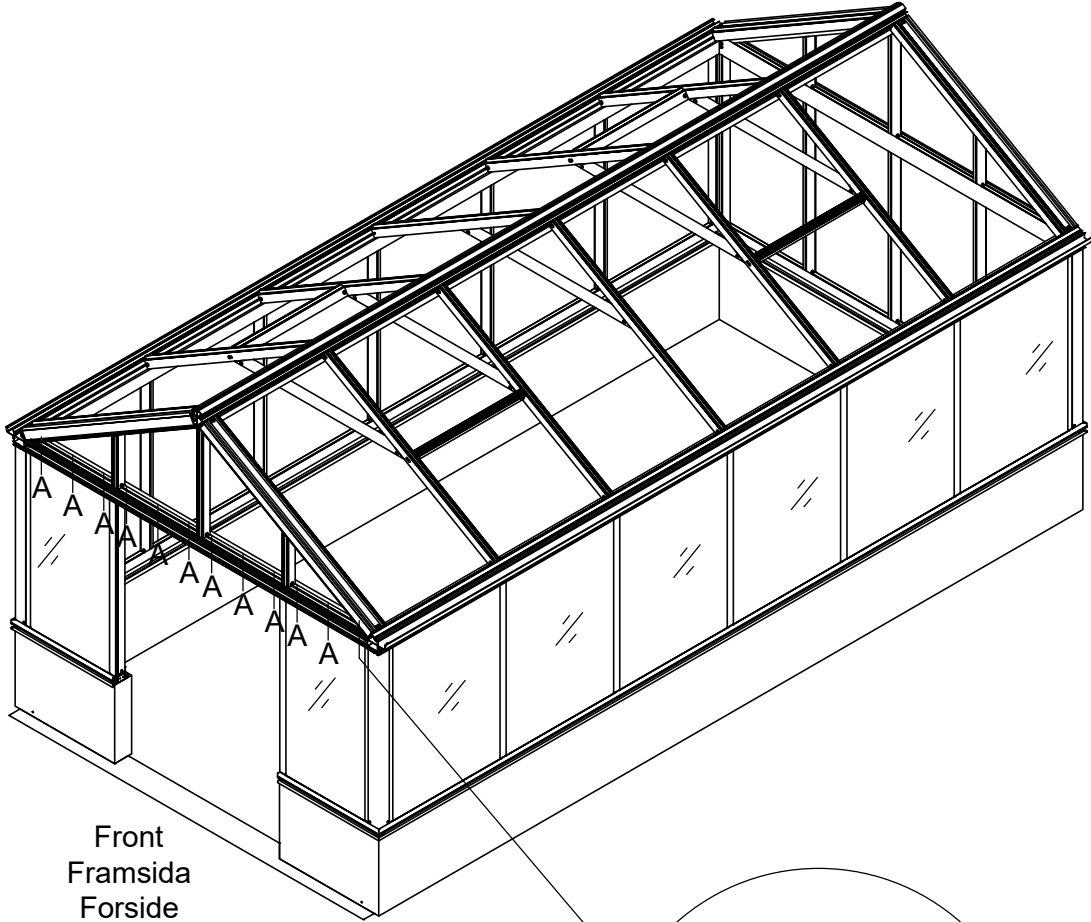

Part	NO.	QTY.	Length(MM)
	J12	12	PCS

Front
Framsida
Forside
Framside
Etupuoli