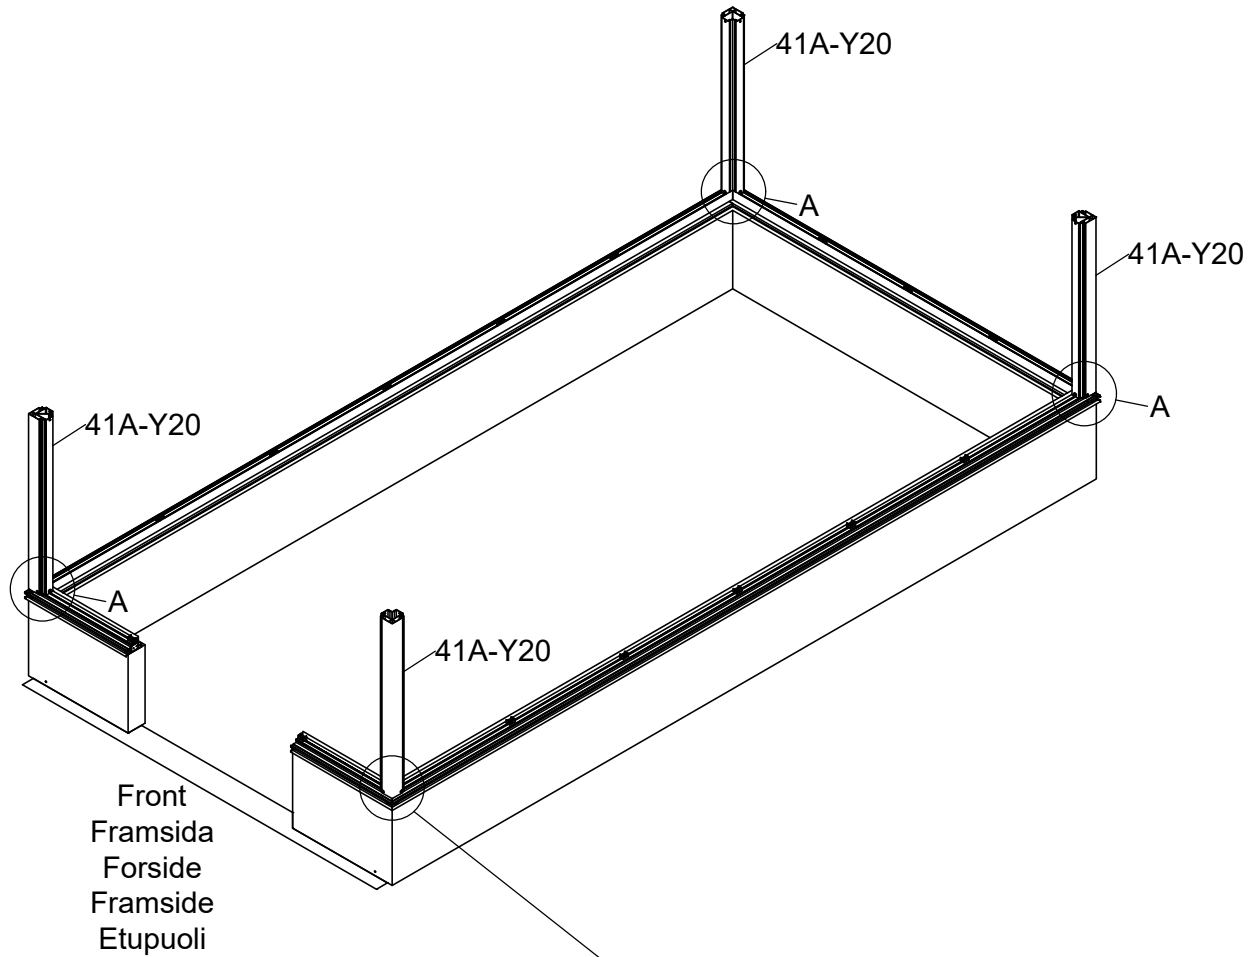

Part	NO.	QTY.	Length(MM)
	41A-Y20	4	1336
	Si8-16	8	PCS
	7B33-020	8	PCS
	M8-20	8	PCS
	7C33-001	8	PCS