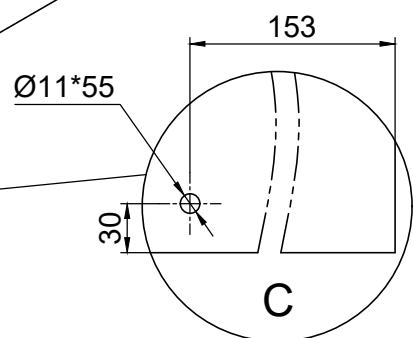

Part	NO.	QTY.	Length(MM)
	41A-Y98-R	1	2000
	41A-Y98-L	1	2000
	M8-35	2	PCS
	Si8-35	2	PCS
	7B33-020	2	PCS
	Si6-35	4	PCS
	J05	4	PCS