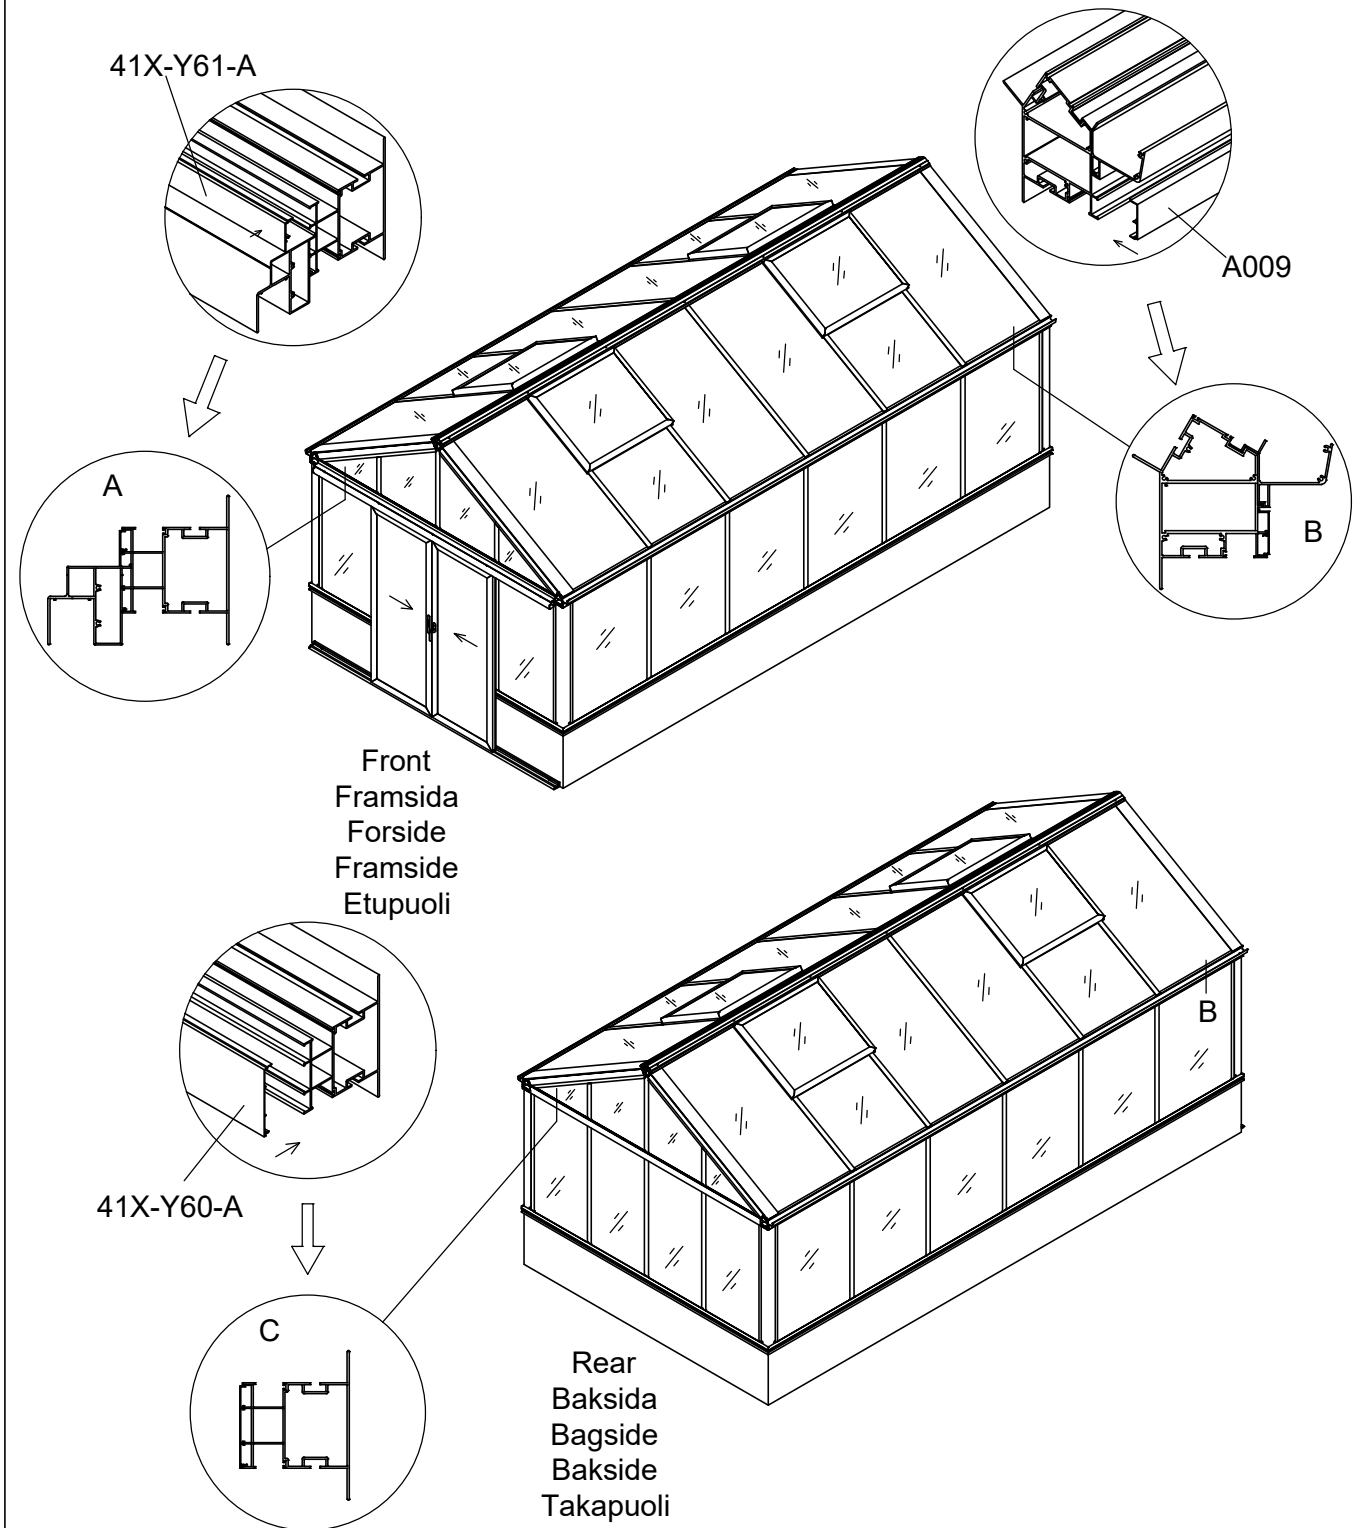

Part	NO.	QTY.	Length(MM)
	41X-Y61-A	1	3023
	41X-Y60-A	1	3023

Part	Product	NO.	Length(MM)	QTY.	Code
	3701	41X-Y62-3A	3227	2	A009
	3702	41X-Y62-4A	4228		
	3703	41X-Y62-5A	5229		
	3704	41X-Y62-6A	6230