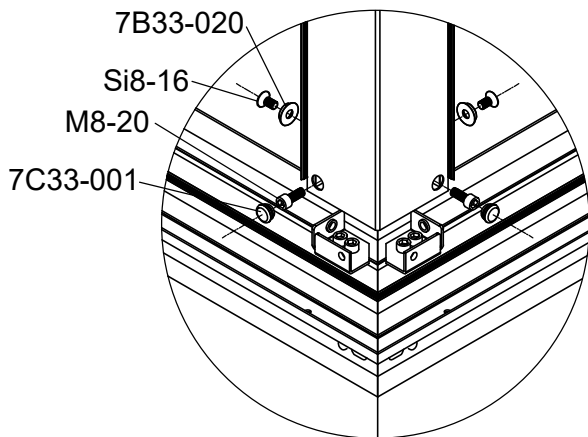

Part	NO.	QTY.	Length(MM)
	41A-Y20	4	1336
	Si8-16	8	PCS
	7B33-020	8	PCS
	M8-20	8	PCS
	7C33-001	8	PCS