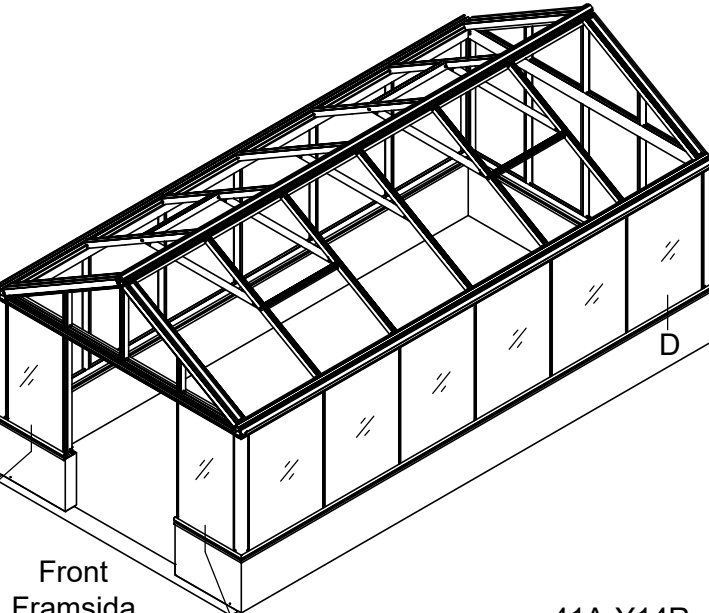

Part	NO.	QTY.	Length(MM)
	41A-Y14L	1	894
	41A-Y14R	1	894
	41X-Y14	1	3239

Part	Product	NO.	Length(MM)	QTY.	Code
	3701	41X-Y15-3	3238	2	A007
	3702	41X-Y15-4	4239		
	3703	41X-Y15-5	5240		
	3704	41X-Y15-6	6241		

41A-Y14L

J12

Front
Fransida
Forside
Franside
Etupuoli

J12

41A-Y14R

A007

41A-Y14

J12