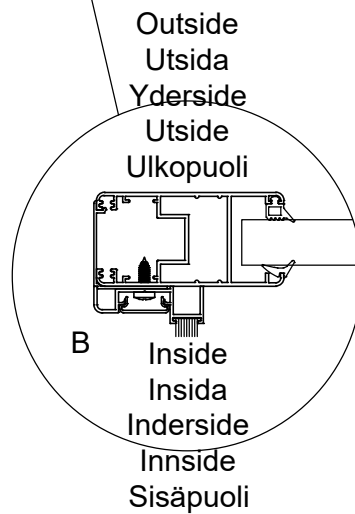

Part	NO.	QTY.	Length(MM)
	41A-Y97-R	1	1951
	41A-Y97-B	1	1918
	41A-Y97-A	1	1918
	Z4.2-13	5	PCS