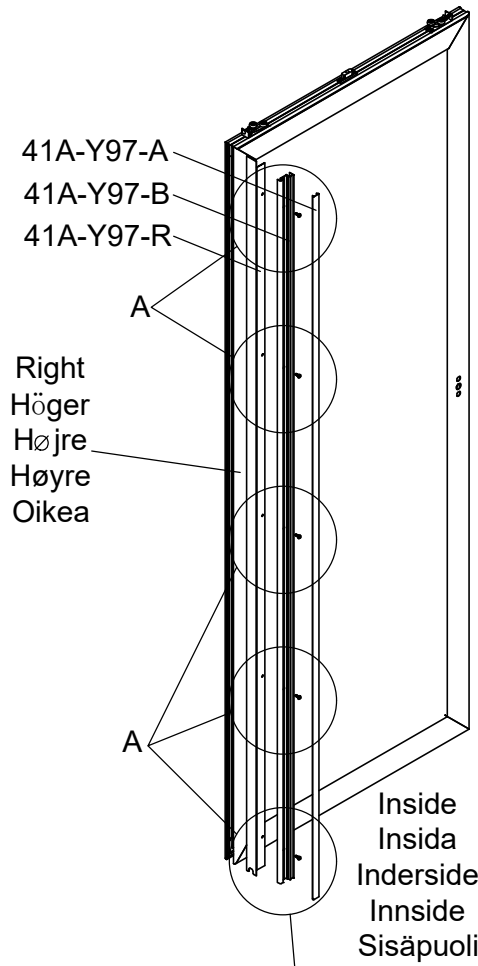

Part	NO.	QTY.	Length(MM)
	41A-Y97-R	1	1951
	41A-Y97-B	1	1918
	41A-Y97-A	1	1918
	Z4.2-13	5	PCS