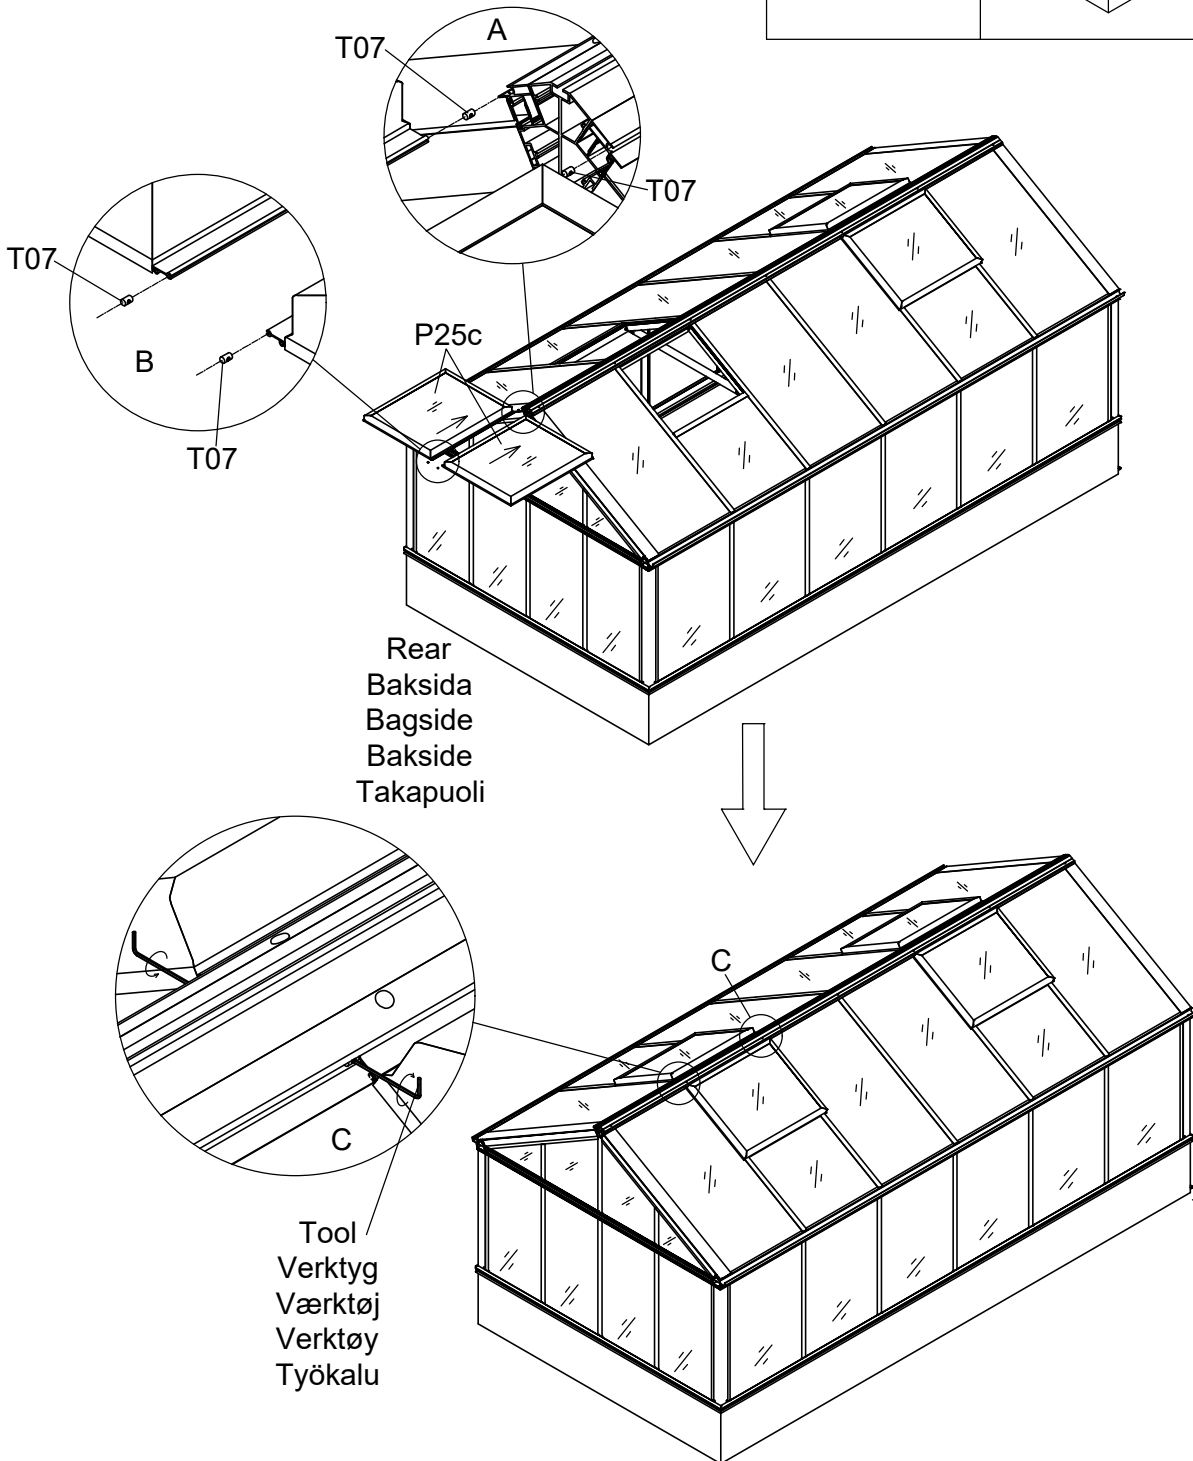

Part	NO.	QTY.		Length(MM)
		3703	3704	
	T07	4	4	PCS

26b/30