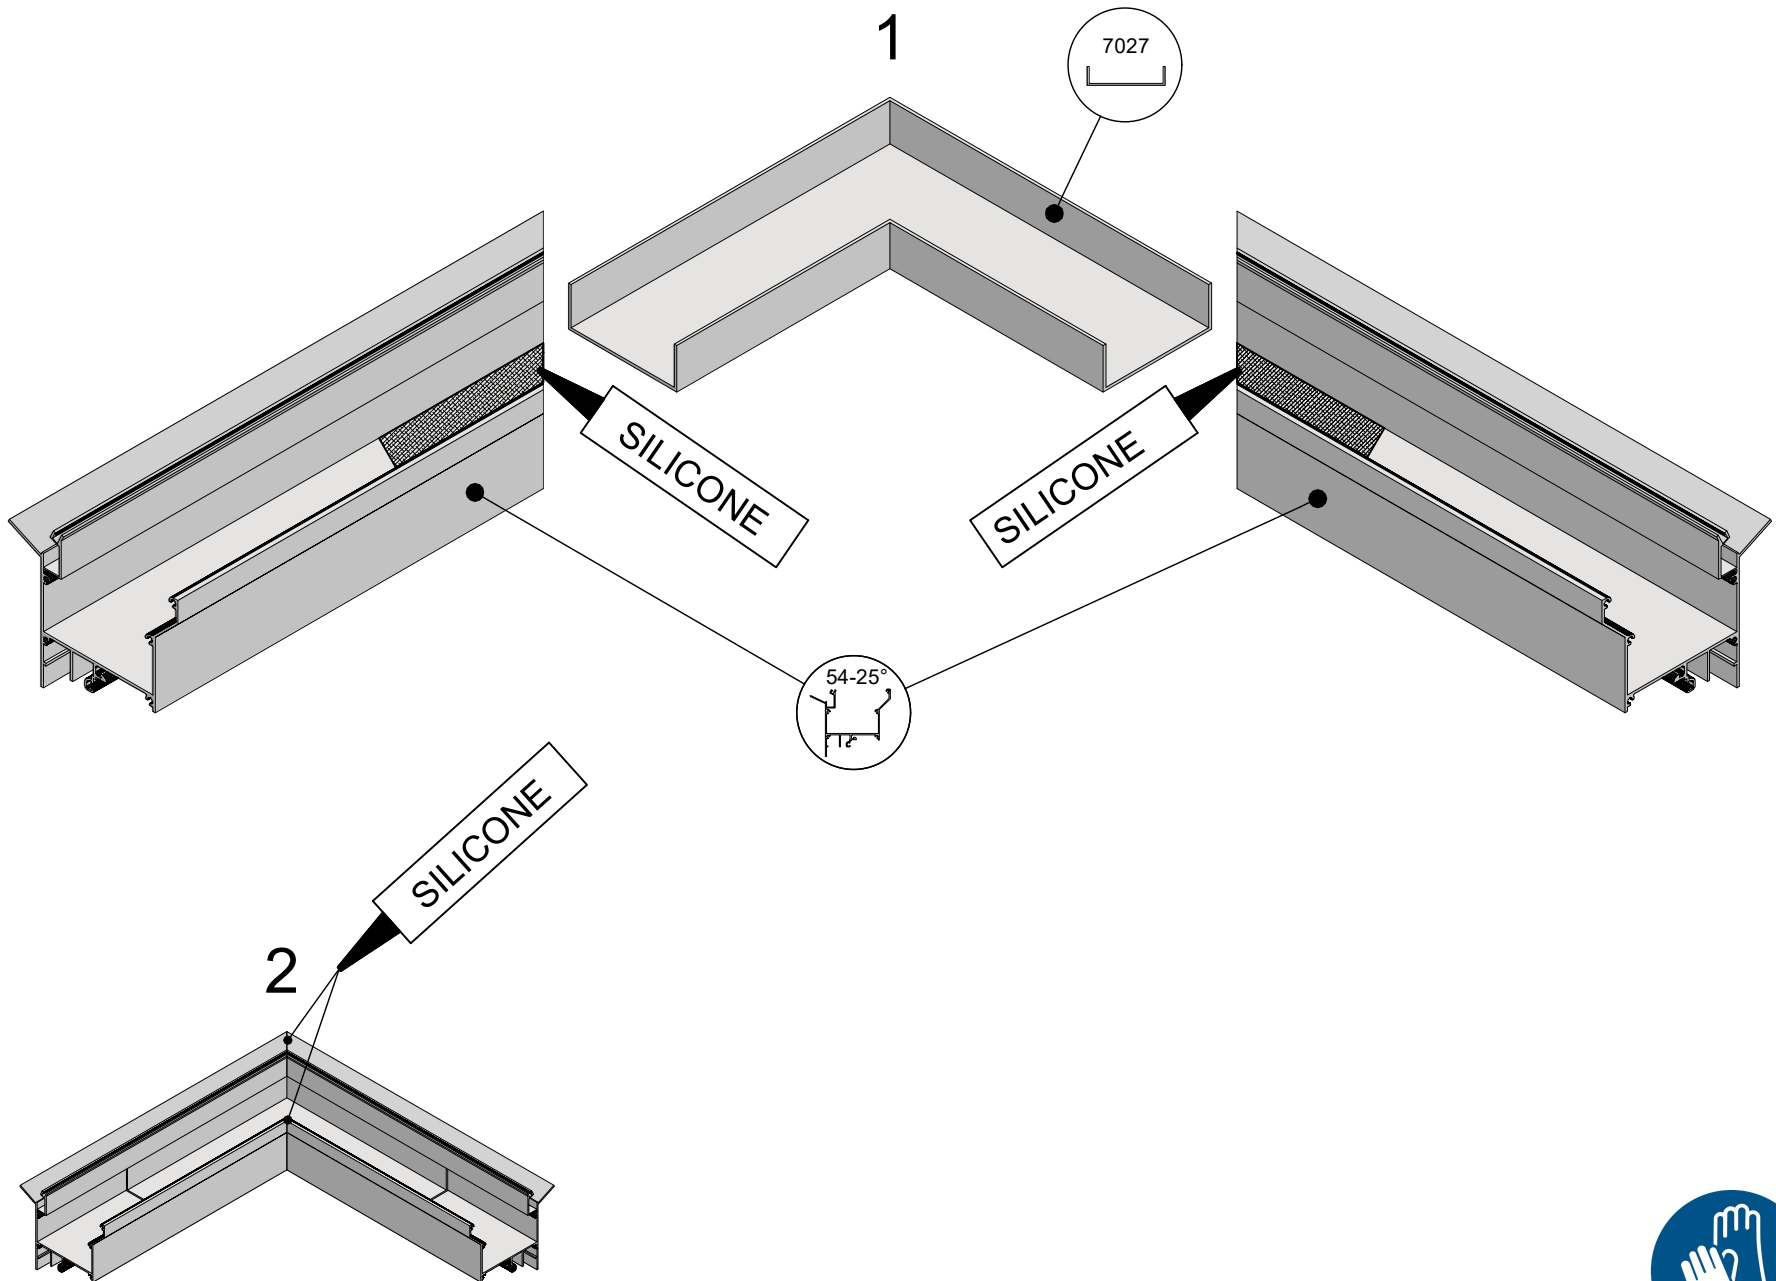

 = 8x40

 = 6x120

Ø = 8mm

100%  & 90° 

5

Euro-Classic T > 6,04 M

 = M6x12 (8x)

 = M6x12

 = M6x12 (12x)

 = M6x12 (6x)

 = M6x12 (4x)

Euro-Classic T > 6,04

 = M6x12

 = M6x12

 = M6x12

 = M6x12

 = M6x12

 = M6x12

 = M6x12

 = M6x12

 = M6x12

 = 4,8x16

Ø = 4mm 

  = 4,8x16

 = M6x16

 = M6x16

 = M6x25

 = M6x16

 = M6x25

 = M6x25

Glass Dimensions Nv Euro-serre			Euro Classic T 2,36m					GlassH: 1850 1850						
Glass Size 730mm			Side			Door		Roof						
			1850 x 730	1850 x 573	1850 x 625	1850 x 360	1450 x 730	1250 x 730	1250 x 360	1250 x 625	825 x 730	425 x 730	m ²	m ²
Euro Classic T	2,36	x 3,80m	15	1	2	2	1	6	2	2	2	2	26,0	9,8
Euro Classic T	2,36	x 5,30m	19	1	2	2	1	9	2	2	3	3	31,4	13,4
Euro Classic T	2,36	x 6,77m	23	1	2	2	1	12	2	2	4	4	36,8	17,1
													9,86 m ²	