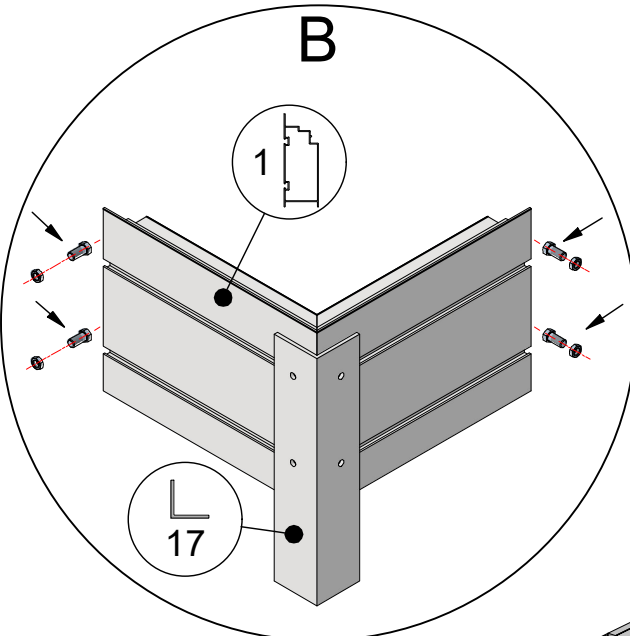

 = 8x40

 = 6x120

Ø = 8mm

100%  & 90° 

5

Euro-Classic T > 6,04 M

 = M6x12 (8x)

 = M6x12

Opgemaakt op 11/01/2023

8mm

 = 4,8x16

Ø= 4mm 

 = M6x12

Geleenlaan 1 - 3600 Genk

ref: T-Classic-001 Rev. 05.10.2023

OCBS - 1148-CPR-20231003-989 C €